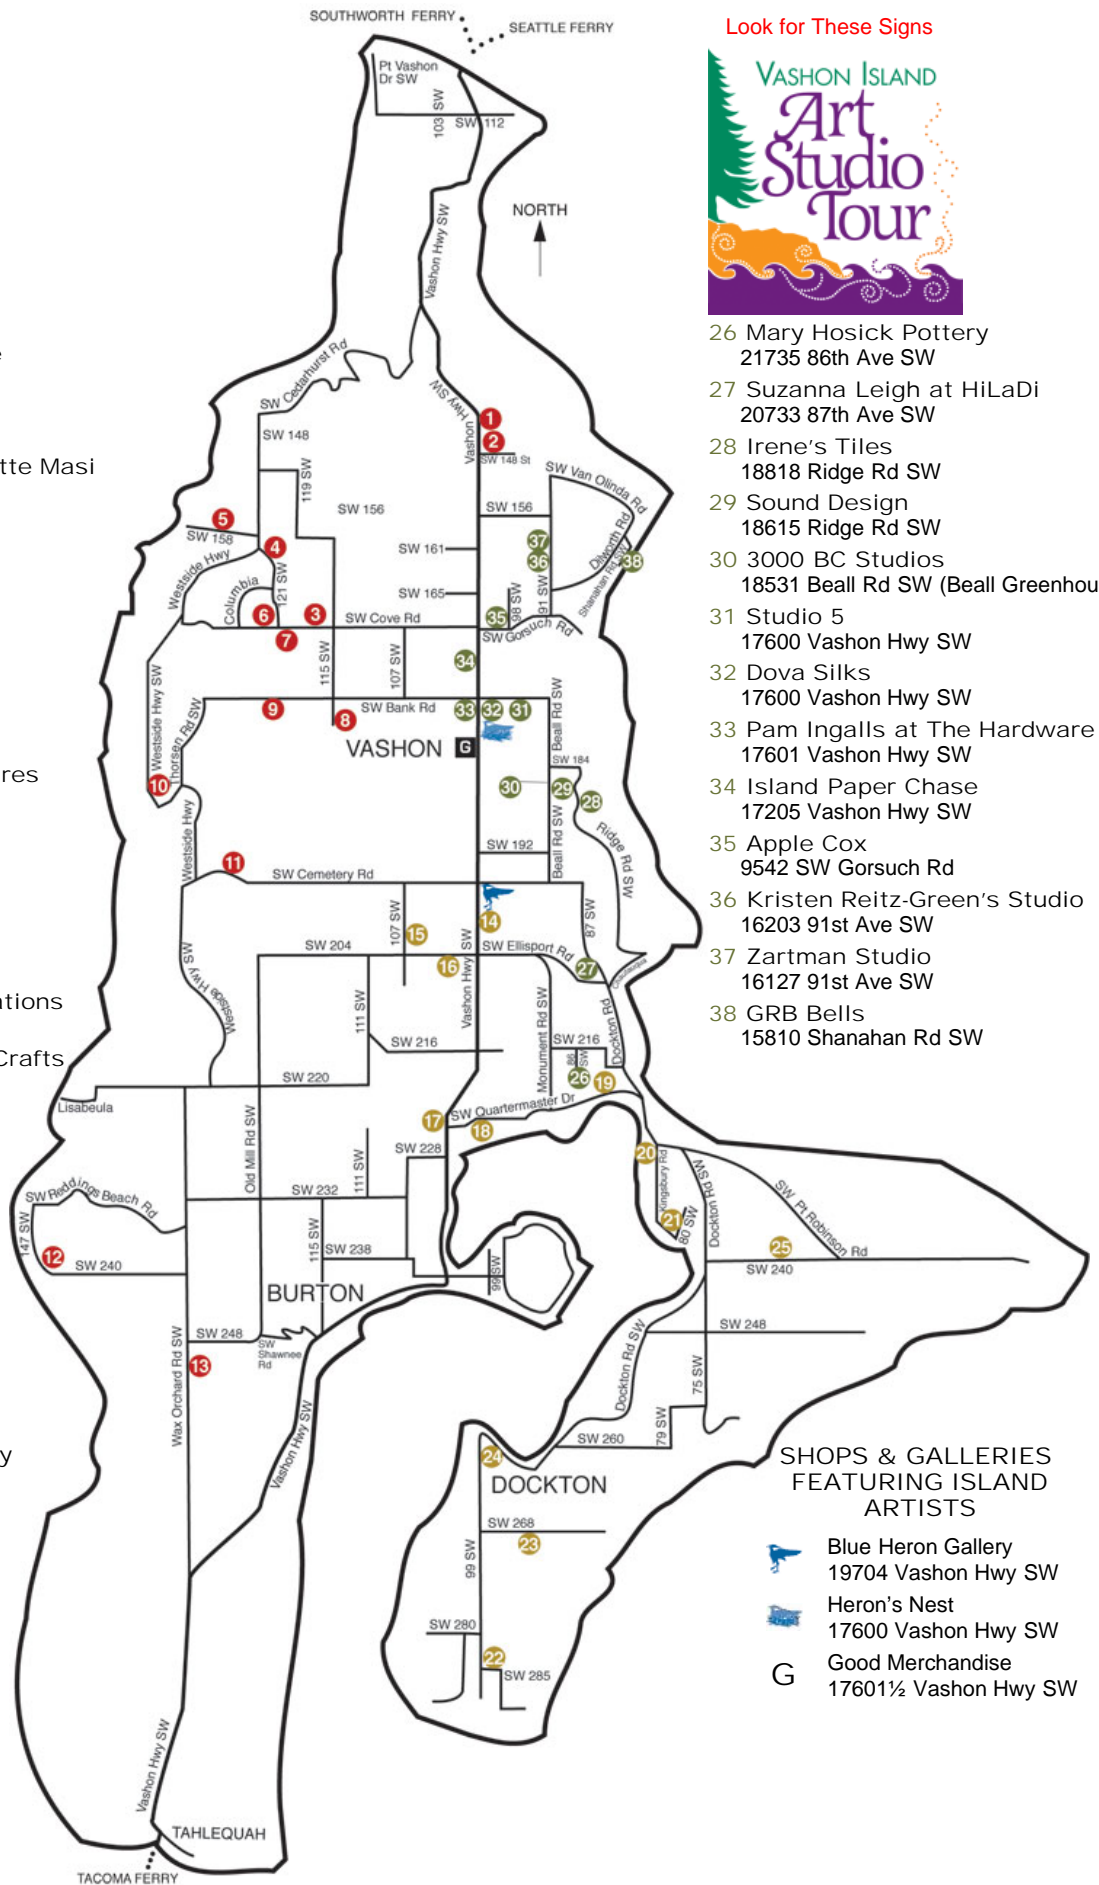

2010 Holiday Tour

December 4-5 & 11-12
Saturday & Sunday
10 AM to 4 PM

- 1 Empty Nest Studio
14612 Vashon Hwy SW
- 2 Brian Brenno Blown Glass
9850 SW 148th St
- 3 David L. Erue Metal Sculpture
11706 SW Cove Rd
- 4 Douglas Mesney Illustrator
16004 121st Ave SW
- 5 Mary Margaret Briggs, Charlotte Masi & Janice Mallman
12500 SW 158th St
- 6 Barnworks
12122 SW Cove Rd
- 7 Fox Tales Studio
12017 SW Cove Rd
- 8 Chris Edward Reeves Studio
18204 115th Ave SW
- 9 Vashon Woodworkers
12217 SW Bank Rd
- 10 Fletcher Studio Tiles & Textures
18528 Westside Hwy SW
- 11 Liz Lewis Pottery
12714 SW Cemetery Rd
- 12 Brian Fisher Studio
23520 147th Ave SW
- 13 Brynnhenge
25032 Wax Orchard Rd SW
- 14 Kira Bacon & PuppyPaw Creations
1984 Vashon Hwy SW
- 15 Fiddle Home Farm Beeswax Crafts
20020 107th Ave SW
- 16 The Willingham Weavery
10315 SW 204th St
- 17 Morgan Brig Studio
22405 Vashon Hwy SW
- 18 Valerie Willson
22418 98th Ave SW
- 19 Penny Grist & Larry Muir
8620 SW Quatermaster Dr
- 20 Brian Van Buren
22613 Kingsbury Rd SW
- 21 Reimnitz Studio
23505 80th Ave SW
- 22 Kathy Pine WorldWide Jewelry
9700 SW 285th St
- 23 V-M Island Crafts & Jewelry
9715 SW 268th St
- 24 Lynda by Design
9811 SW Dock St
- 25 Waterworks Studio
7012 SW 240th St

Look for These Signs

- 26 Mary Hosick Pottery
21735 86th Ave SW
- 27 Suzanna Leigh at HiLaDi
20733 87th Ave SW
- 28 Irene's Tiles
18818 Ridge Rd SW
- 29 Sound Design
18615 Ridge Rd SW
- 30 3000 BC Studios
18531 Beall Rd SW (Beall Greenhouses)
- 31 Studio 5
17600 Vashon Hwy SW
- 32 Dova Silks
17600 Vashon Hwy SW
- 33 Pam Ingalls at The Hardware Store
17601 Vashon Hwy SW
- 34 Island Paper Chase
17205 Vashon Hwy SW
- 35 Apple Cox
9542 SW Gorsuch Rd
- 36 Kristen Reitz-Green's Studio
16203 91st Ave SW
- 37 Zartman Studio
16127 91st Ave SW
- 38 GRB Bells
15810 Shanahan Rd SW

SHOPS & GALLERIES FEATURING ISLAND ARTISTS

-  Blue Heron Gallery
19704 Vashon Hwy SW
-  Heron's Nest
17600 Vashon Hwy SW
- G** Good Merchandise
17601½ Vashon Hwy SW